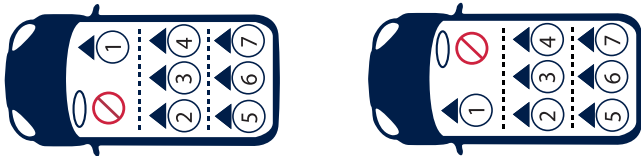

EN

Vehicle fitting information

This Enhanced Child Restraint System is classified for "ISOFIX Universal" use. It is suitable to fix into seat positions in most cars.

The numbers on the diagram below correspond with the vehicle fitting positions listed in the following pages.