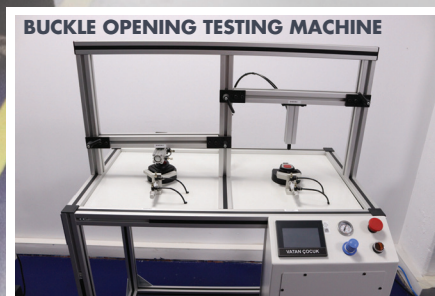

CLIMATE CHAMBER