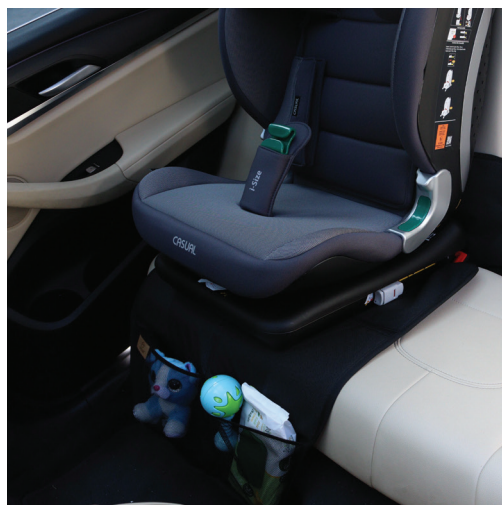

It can fit most cars