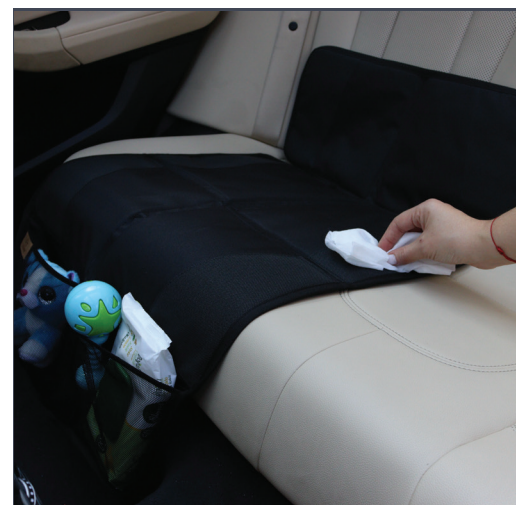

# Car Seat Protector

Car Seat Protector Mini

Mesh pocket for storage

It can fit most cars

Easy to clean

**CSL 509**